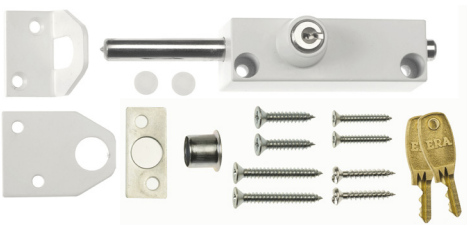

Multi-purpose Bolt

BJ Waller Part No.	Description	Finish
24.00315	Multi-purpose Bolt	WH