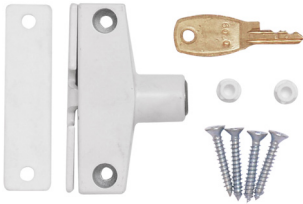

Secondary Security

Snap Locks

BJ Waller Part No.	Description	Finish
24.20301	Snap Lock	PB
24.20215	Snap Lock	WH