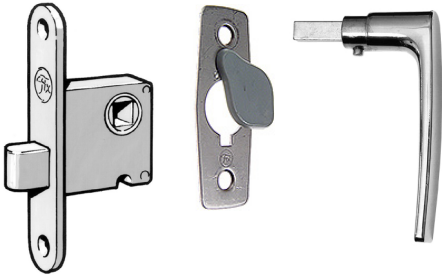

**BJ WALLER**  
ARCHITECTURAL IRONMONGERS

**BUDGET LOCKS &**

**SECONDARY SECURITY**

## Budget Locks

### Surface Budget Lock

BJ Waller Part No.	Description	Finish
40.00106	Flat Rim Budget Locks	BZP 
40.00206	Budget Lock Flat Escutcheon	BZP 
40.00306	Budget Lock Angled Keep	BZP 
40.00406	Budget Lock Flat Keep	BZP 
40.00506	Budget Lock "T" Key	BZP 
40.00606	Tubular Escutcheon	BZP 

### Mortice Budget Lock

BJ Waller Part No.	Description	Size
40.10106	2760 Mortice Budget Lock & Keep	
40.10206	1857T Escutcheon & Cover Plate to suit Mortice Budget lock	60x23mm
40.10506	51 Removable Handle to suit Mortice Budget Lock	