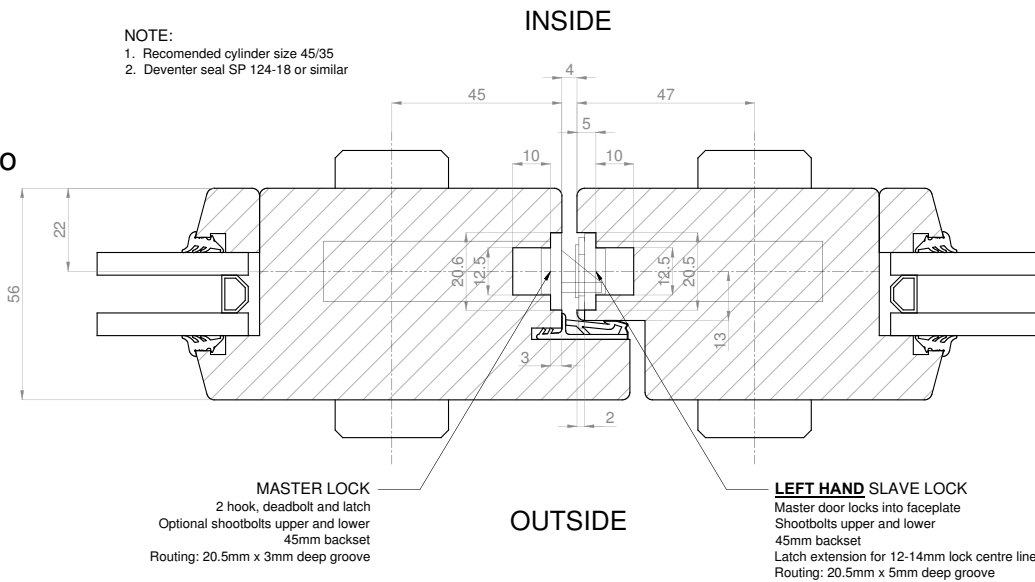

56mm Double Door Sections

Option One

Option Two

Option Three

44mm Double Door Sections

INSIDE

NOTE:

1. Recommended cylinder size 35/35
2. Deventer seal SP 124-15 or similar

Option Four

INSIDE

NOTE:

1. Recommended cylinder size 40/30
2. Deventer seal SP 124-18 or similar

Option Five