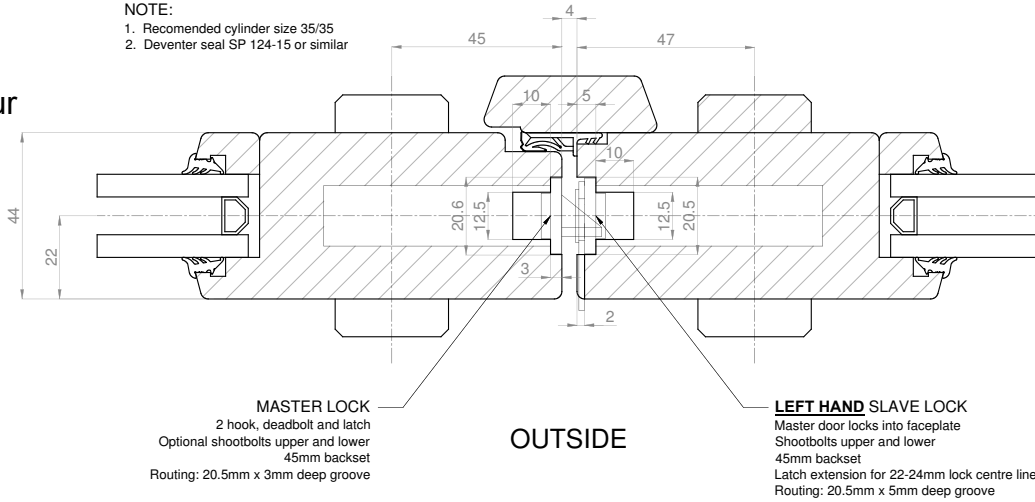

56mm Double Door Sections

Option One

Option Two

Option Three

44mm Double Door Sections

INSIDE

NOTE:

1. Recommended cylinder size 35/35
2. Deventer seal SP 124-15 or similar

Option Four

INSIDE

NOTE:

1. Recommended cylinder size 40/30
2. Deventer seal SP 124-18 or similar

Option Five