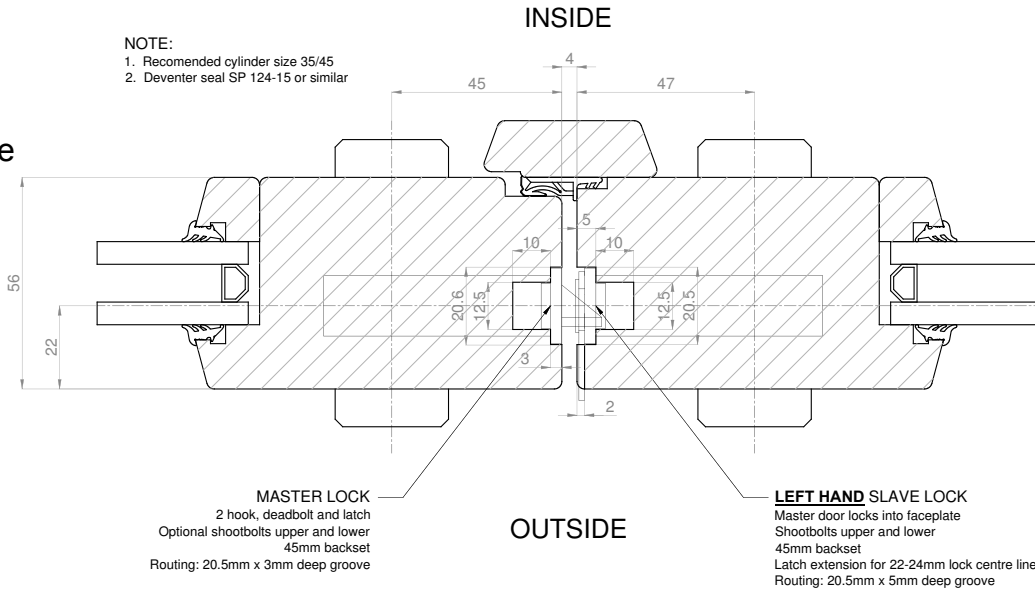

56mm Double Door Sections

Option One

Option Two

Option Three

44mm Double Door Sections

INSIDE

NOTE:

1. Recommended cylinder size 35/35
2. Deventer seal SP 124-15 or similar

Option Four

INSIDE

NOTE:

1. Recommended cylinder size 40/30
2. Deventer seal SP 124-18 or similar

Option Five