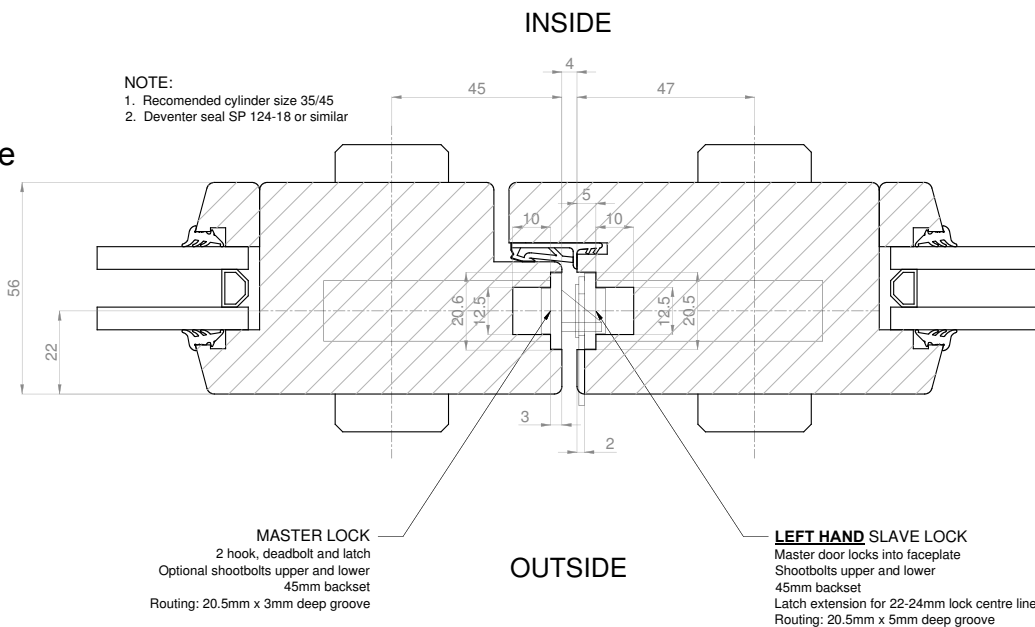

56mm Double Door Sections

Option One

Option Two

Option Three

44mm Double Door Sections

INSIDE

NOTE:

1. Recommended cylinder size 35/35
2. Deventer seal SP 124-15 or similar

Option Four

INSIDE

NOTE:

1. Recommended cylinder size 40/30
2. Deventer seal SP 124-18 or similar

Option Five