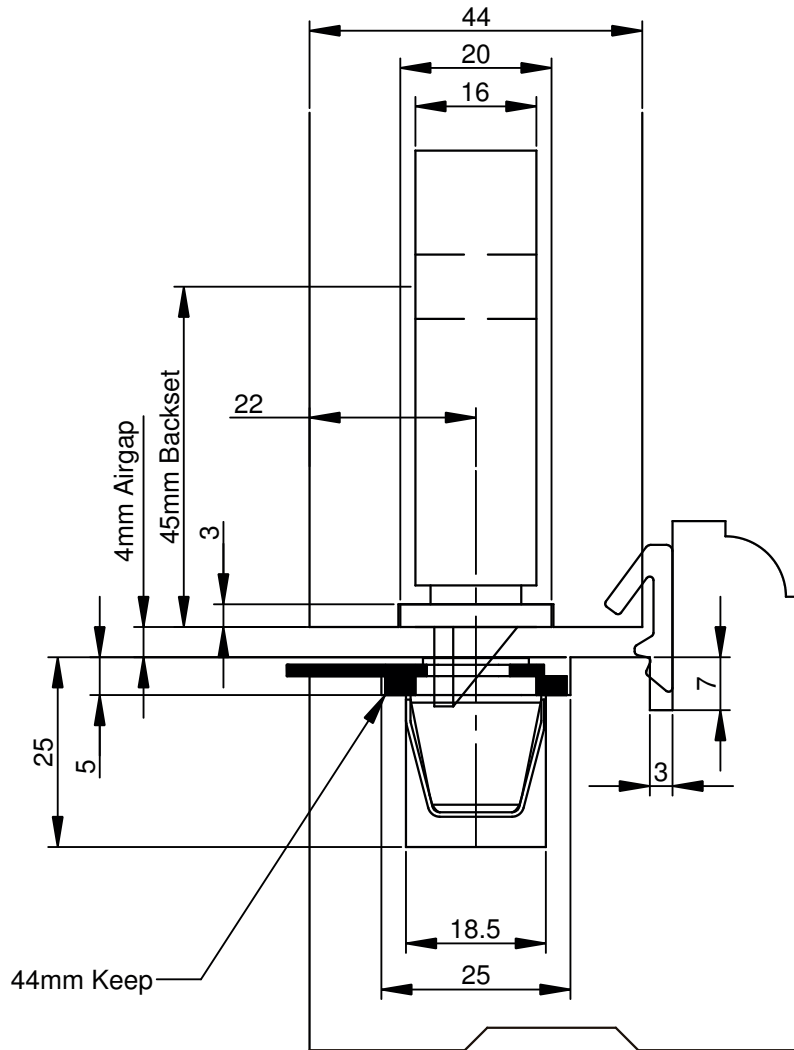

### Single Door (44mm Slab)

Note:

1. Deventer SP124/15 seal or similar
2. Recommended cylinder size 35/35
3. Image shows LH lock and LH Keep

### Single Door (56mm Slab)

Note:

1. Deventer SP124/15 seal or similar
2. Recommended cylinder size 40/40
3. Image shows LH lock and LH Keep