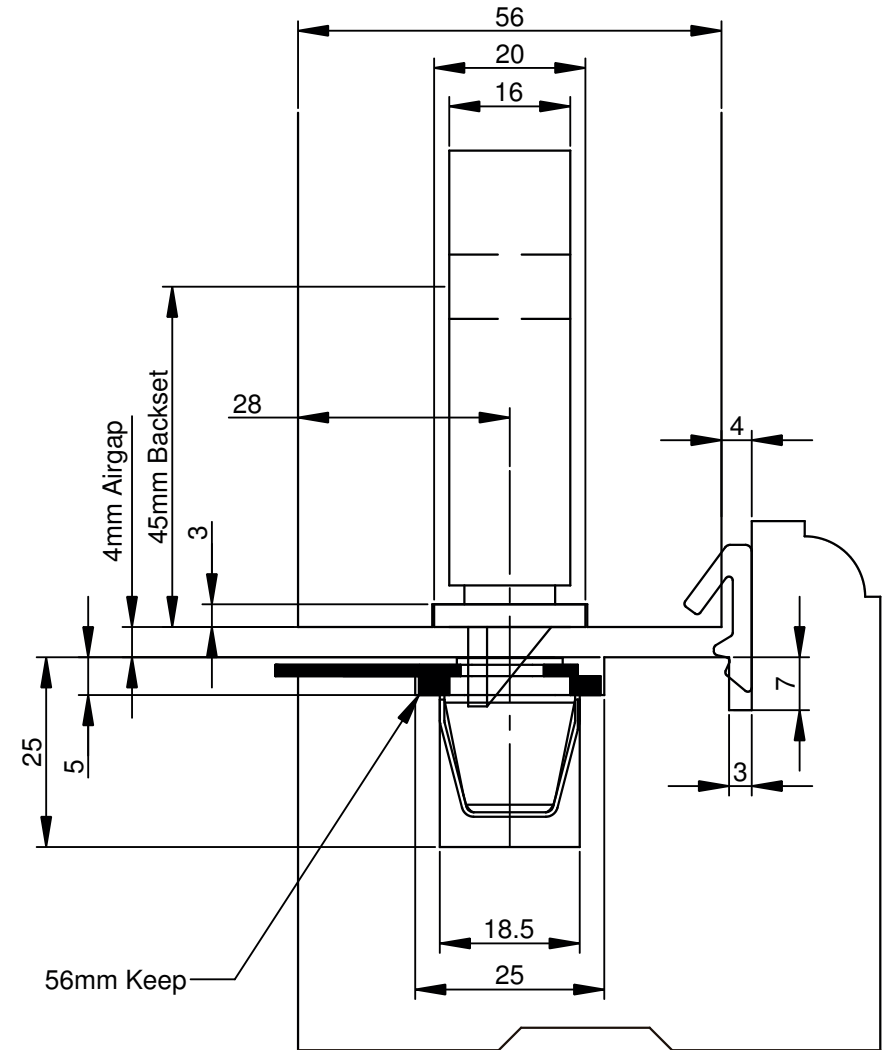

### Single Door (44mm Slab)

Note:

1. Deventer SP124/15 seal or similar
2. Recommended cylinder size 35/35
3. Image shows LH lock and LH Keep

### Single Door (56mm Slab)

Note:

1. Deventer SP124/15 seal or similar
2. Recommended cylinder size 40/40
3. Image shows LH lock and LH Keep