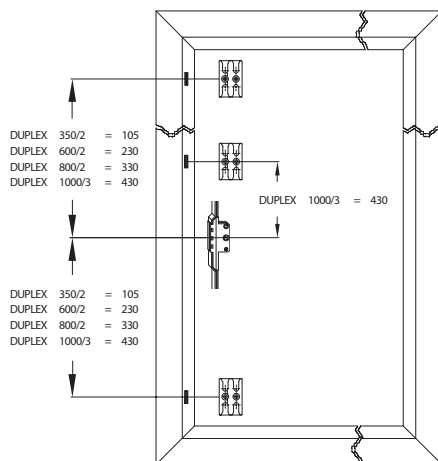

Technical Details:

- 22mm Backset.
- 5 standard sizes in range: 350mm -1200mm.
- Non-handed.
- 17mm travel steel mushrooms.
- Gasket pressure adjustment via 4mm Allen key.
- 16mm faceplate.
- Standard handle fixings.
- 7mm mushroom height.
- Centre handle position.
- Right and left hand application.
- Steel security locking points.
- Adjustable locking points.
- 16mm faceplate.
- Handle fixing screws M5 x DIN965 43mm screw centres.
- Backset: 22mm.
- Case depth: 29mm.
- Spindle size: 7mm square.

Element Espagnolette Bolts

Element Casement Window Espagnolette

BJ Waller Part No.	Description	Min Height
23.41118	22mm Backset Window Espag for Storm Proof Type Windows, 2x7mm Adjustable Mushrooms	350mm
23.41218	22mm Backset Window Espag for Storm Proof Type Windows, 2x7mm Adjustable Mushrooms	600mm
23.41318	22mm Backset Window Espag for Storm Proof Type Windows, 2x7mm Adjustable Mushrooms	800mm
23.41418	22mm Backset Window Espag for Storm Proof Type Windows, 3x7mm Adjustable Mushrooms	1000mm
23.41518	22mm Backset Window Espag for Storm Proof Type Windows, 3x7mm Adjustable Mushrooms	1200mm
23.10718	50x28x9mm Silver Night Vent Mushroom Keep	
23.10818	58x28x6.5mm Silver Night Vent Mushroom Keep	

Product Details

- Centre handle position
- Right and left hand application
- Steel security locking points
- Adjustable locking points
- 16mm faceplate
- Handle fixing screws M5 x DIN965 43mm screw centres
- Backset: 22mm
- Case depth: 29mm
- Spindle size: 7mm sq.