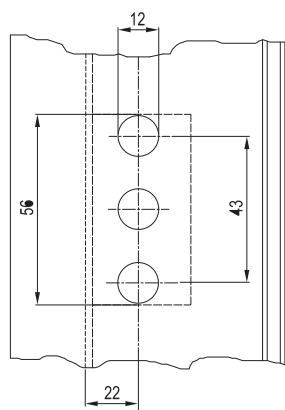

Technical Details:

- 22mm Backset.
- 5 standard sizes in range: 350mm -1200mm.
- Non-handed.
- 17mm travel steel mushrooms.
- Gasket pressure adjustment via 4mm Allen key.
- 16mm faceplate.
- Standard handle fixings.
- 7mm mushroom height.
- Centre handle position.
- Right and left hand application.
- Steel security locking points.
- Adjustable locking points.
- 16mm faceplate.
- Handle fixing screws M5 x DIN965 43mm screw centres.
- Backset: 22mm.
- Case depth: 29mm.
- Spindle size: 7mm square.

Element Espagnolette Bolts

Element Casement Window Espagnolette

BJ Waller Part No.	Description	Min Height
23.41118	22mm Backset Window Espag for Storm Proof Type Windows, 2x7mm Adjustable Mushrooms	350mm
23.41218	22mm Backset Window Espag for Storm Proof Type Windows, 2x7mm Adjustable Mushrooms	600mm
23.41318	22mm Backset Window Espag for Storm Proof Type Windows, 2x7mm Adjustable Mushrooms	800mm
23.41418	22mm Backset Window Espag for Storm Proof Type Windows, 3x7mm Adjustable Mushrooms	1000mm
23.41518	22mm Backset Window Espag for Storm Proof Type Windows, 3x7mm Adjustable Mushrooms	1200mm
23.10718	50x28x9mm Silver Night Vent Mushroom Keep	
23.10818	58x28x6.5mm Silver Night Vent Mushroom Keep	

Product Details

- Centre handle position
- Right and left hand application
- Steel security locking points
- Adjustable locking points
- 16mm faceplate
- Handle fixing screws M5 x DIN965 43mm screw centres
- Backset: 22mm
- Case depth: 29mm
- Spindle size: 7mm sq.